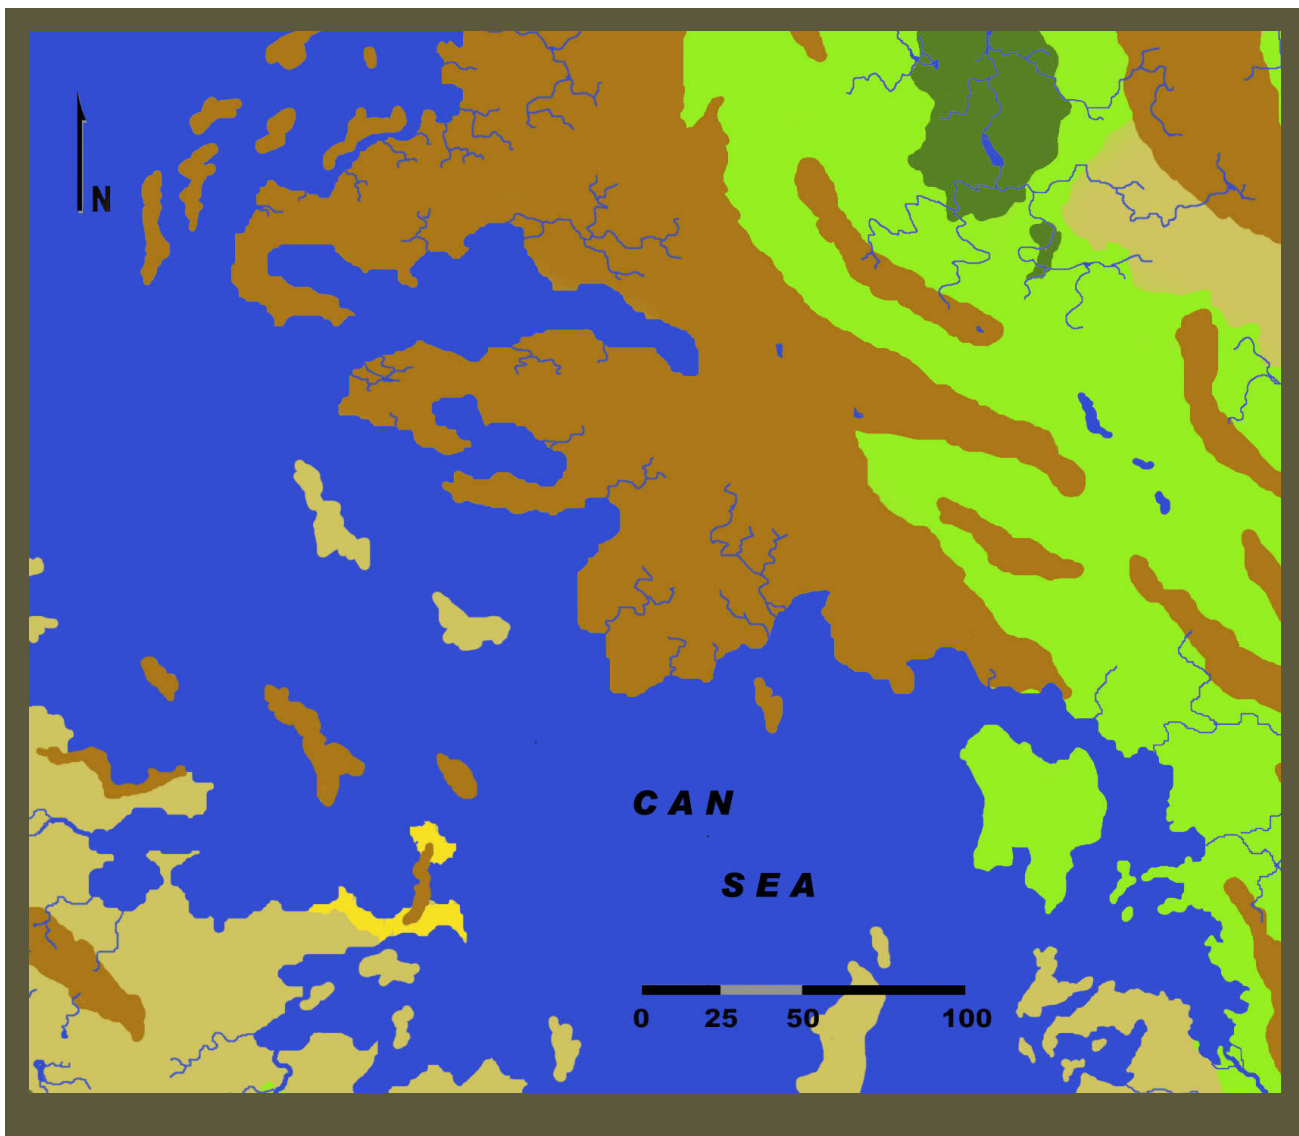

## Terrain

## Kingdom of Dracia southwest region

Legend	
Forest, Light	Hills
Forest, Heavy	Mountains
Jungle	Water
Swamp	Political Boundary